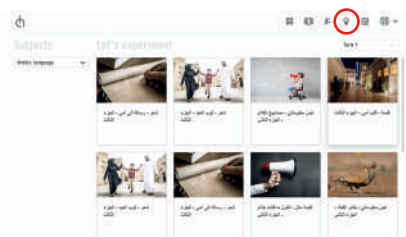

### Homepage

After you login, you will be directed to your homepage. On this page, you can see all your subjects.

### Activity Center

In the activity center, you will find your activities such as games.

### Lessons

The second icon takes you to your lessons. After you choose your subject, you will be able to see all the lessons for that subject. You are able to complete, improve, or review a lesson.

### Experiential Learning

The light bulb icon takes you to your experiential learning lessons. On this page, you will find activities and experiments for your subjects.