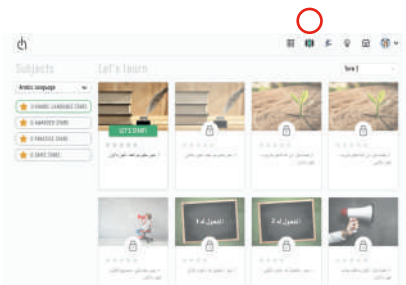

Lessons

The second icon takes you to your lessons. After you choose your subject, you will be able to see all the lessons for that subject. You are able to complete, improve, or review a lesson.