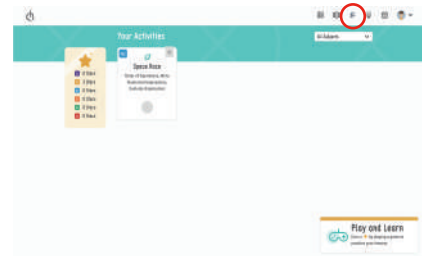

Activity Center

In the activity center, you will find your activities such as games.