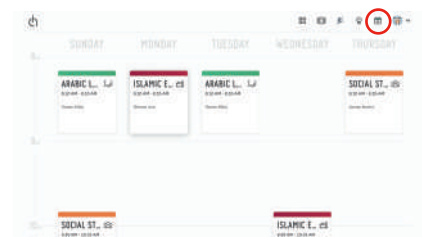

### Activity Center

In the activity center, you will find your activities such as games.

### Lessons

The second icon takes you to your lessons. After you choose your subject, you will be able to see all the lessons for that subject. You are able to complete, improve, or review a lesson.

### Experiential Learning

The light bulb icon takes you to your experiential learning lessons. On this page, you will find activities and experiments for your subjects.

### Calendar

The last icon takes you to your calendar, which shows your weekly schedule.